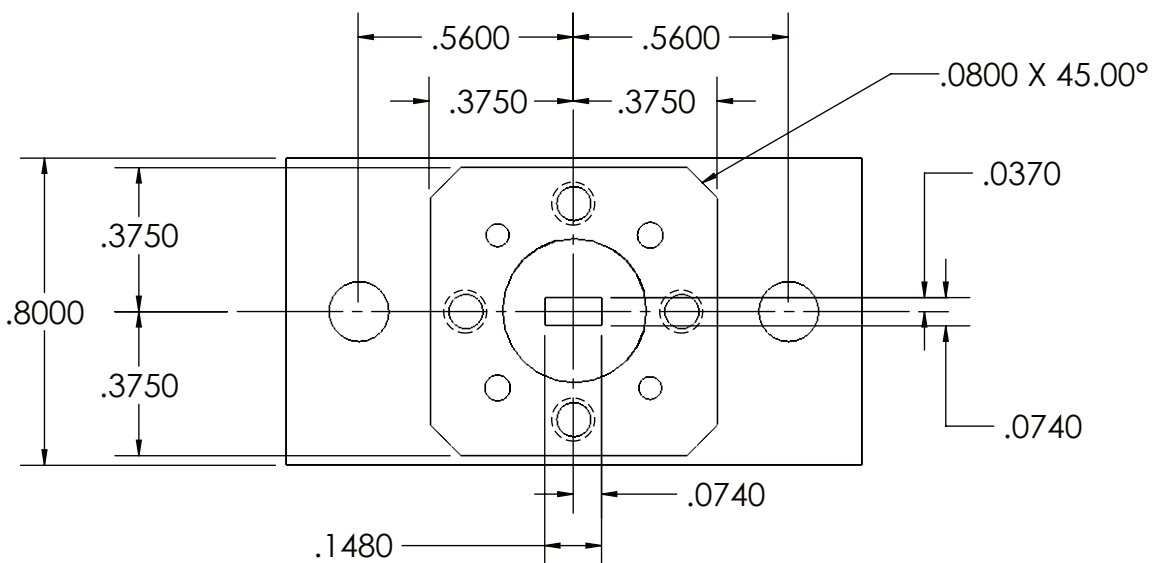

UG-385

4X ϕ .0890 THRU ALL
4-40 UNC THRU ALL

2X ϕ .0595 THRU ALL

2X ϕ .1562 THRU ALL
 \checkmark ϕ .2820 X 82°

2X ϕ .0670 THRU ALL

ϕ .5625

REVISIONS			
REV	DESCRIPTION	DATE	APPROVED
--	--	--	--

DECIMALS: XXXX ±.0005 XXX ±.005 XX ±.01	NAME	DATE
ANGLES: ± .5 DEGREE	DRAWN YM	8/14/18
THIRD ANGLE PROJECTION	CHECKED LS	8/14/18
	ENG LS	8/14/18
	MATL:	6061 T6 ALUMINUM

TITLE: Mi-Wave Millimeter Products Inc.		REV
SIZE A	DWG. NO. 714_BULKHEAD FLANGE_385 WR-15_ADAPTER	-
SCALE: 2:1	WEIGHT:	SHEET 1 OF 1