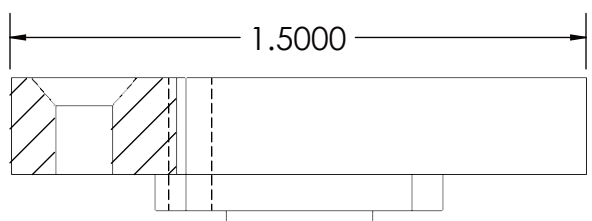

UG-385

4X ϕ .0890 THRU ALL
4-40 UNC THRU ALL

2X ϕ .0595 THRU ALL

2X ϕ .1562 THRU ALL
 \checkmark ϕ .2820 X 82°

2X ϕ .0670 THRU ALL

ϕ .5625

REVISIONS			
REV	DESCRIPTION	DATE	APPROVED
--	--	--	--

DECIMALS: XXXX ±.0005 XXX ±.005 XX ±.01	NAME	DATE
ANGLES: ± .5 DEGREE	DRAWN YM	8/14/18
THIRD ANGLE PROJECTION	CHECKED LS	8/14/18
	ENG LS	8/14/18
	MATL:	6061 T6 ALUMINUM

TITLE: Mi-Wave Millimeter Products Inc.		REV
SIZE A	DWG. NO. 714_BULKHEAD FLANGE_385 WR-15_ADAPTER	-
SCALE: 2:1	WEIGHT:	SHEET 1 OF 1