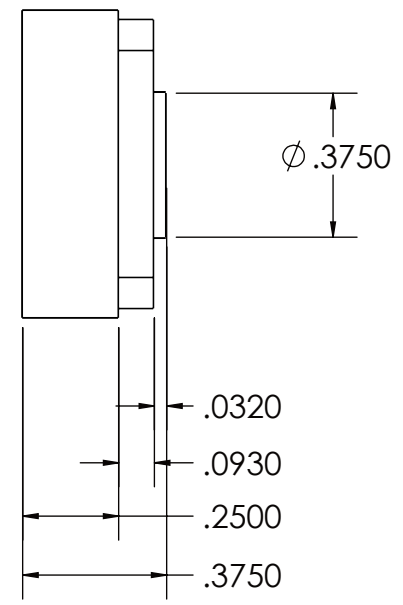

UG-385

4X ϕ .0890 THRU ALL
4-40 UNC THRU ALL

2X ϕ .0595 THRU ALL

2X ϕ .1562 THRU ALL
 \checkmark ϕ .2820 X 82°

2X ϕ .0670 THRU ALL

ϕ .5625

REVISIONS			
REV	DESCRIPTION	DATE	APPROVED
--	--	--	--

DECIMALS: XXXX ±.0005 XXX ±.005 XX ±.01	NAME	DATE
ANGLES: ± .5 DEGREE	DRAWN YM	8/14/18
THIRD ANGLE PROJECTION	CHECKED LS	8/14/18
	ENG LS	8/14/18
	MATL:	6061 T6 ALUMINUM

TITLE: Mi-Wave Millimeter Products Inc.		REV
SIZE A	DWG. NO. 714_BULKHEAD FLANGE_385 WR-15_ADAPTER	-
SCALE: 2:1	WEIGHT:	SHEET 1 OF 1