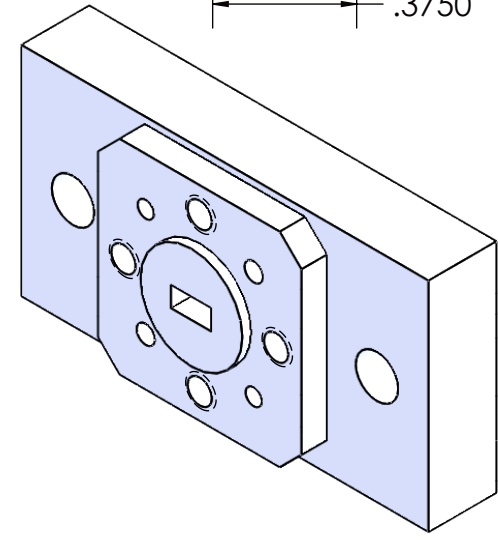

UG-385

4X ϕ .0890 THRU ALL
4-40 UNC THRU ALL

2X ϕ .0595 THRU ALL

2X ϕ .1562 THRU ALL
 \checkmark ϕ .2820 X 82°

2X ϕ .0670 THRU ALL

ϕ .5625

REVISIONS			
REV	DESCRIPTION	DATE	APPROVED
--	--	--	--

DECIMALS: XXXX ±.0005 XXX ±.005 XX ±.01	NAME	DATE
ANGLES: ± .5 DEGREE	DRAWN YM	8/14/18
THIRD ANGLE PROJECTION	CHECKED LS	8/14/18
	ENG LS	8/14/18
	MATL:	6061 T6 ALUMINUM

TITLE: Mi-Wave Millimeter Products Inc.		REV
SIZE A	DWG. NO. 714_BULKHEAD FLANGE_385 WR-15_ADAPTER	-
SCALE: 2:1	WEIGHT:	SHEET 1 OF 1